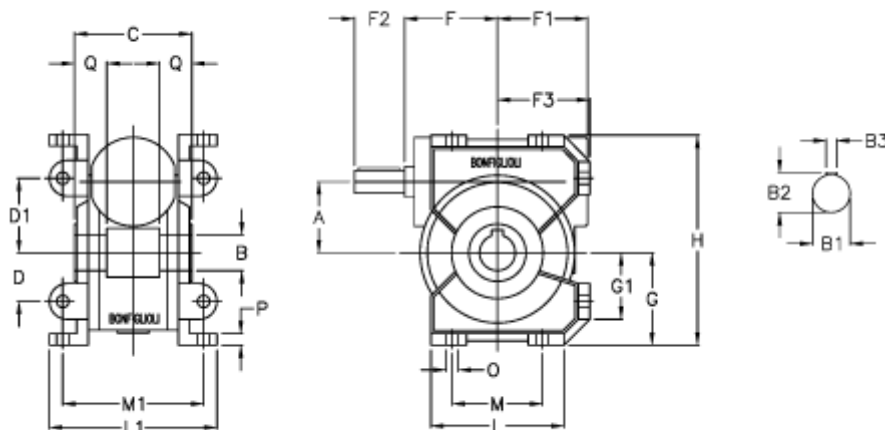

Article number: 3901030070000

Description: Worm gear with solid input shaft  
VF 30U-70-HS

## Measures

a = 30.0	Description = VF 30U-xx-HS	L = 75
B = 14	F = 50	L1 = 81
B1 = 9	F1 = 46	m = 50
B2 = 10.2	F2 = 20	M1 = 66.0
B3 = 3	F3 = 47.0	O = 6.5
C = 55	g = 47.0	P = 7
D = 28	G1 = 38.0	Q = 20.5
D1 = 35	H = 102.0	